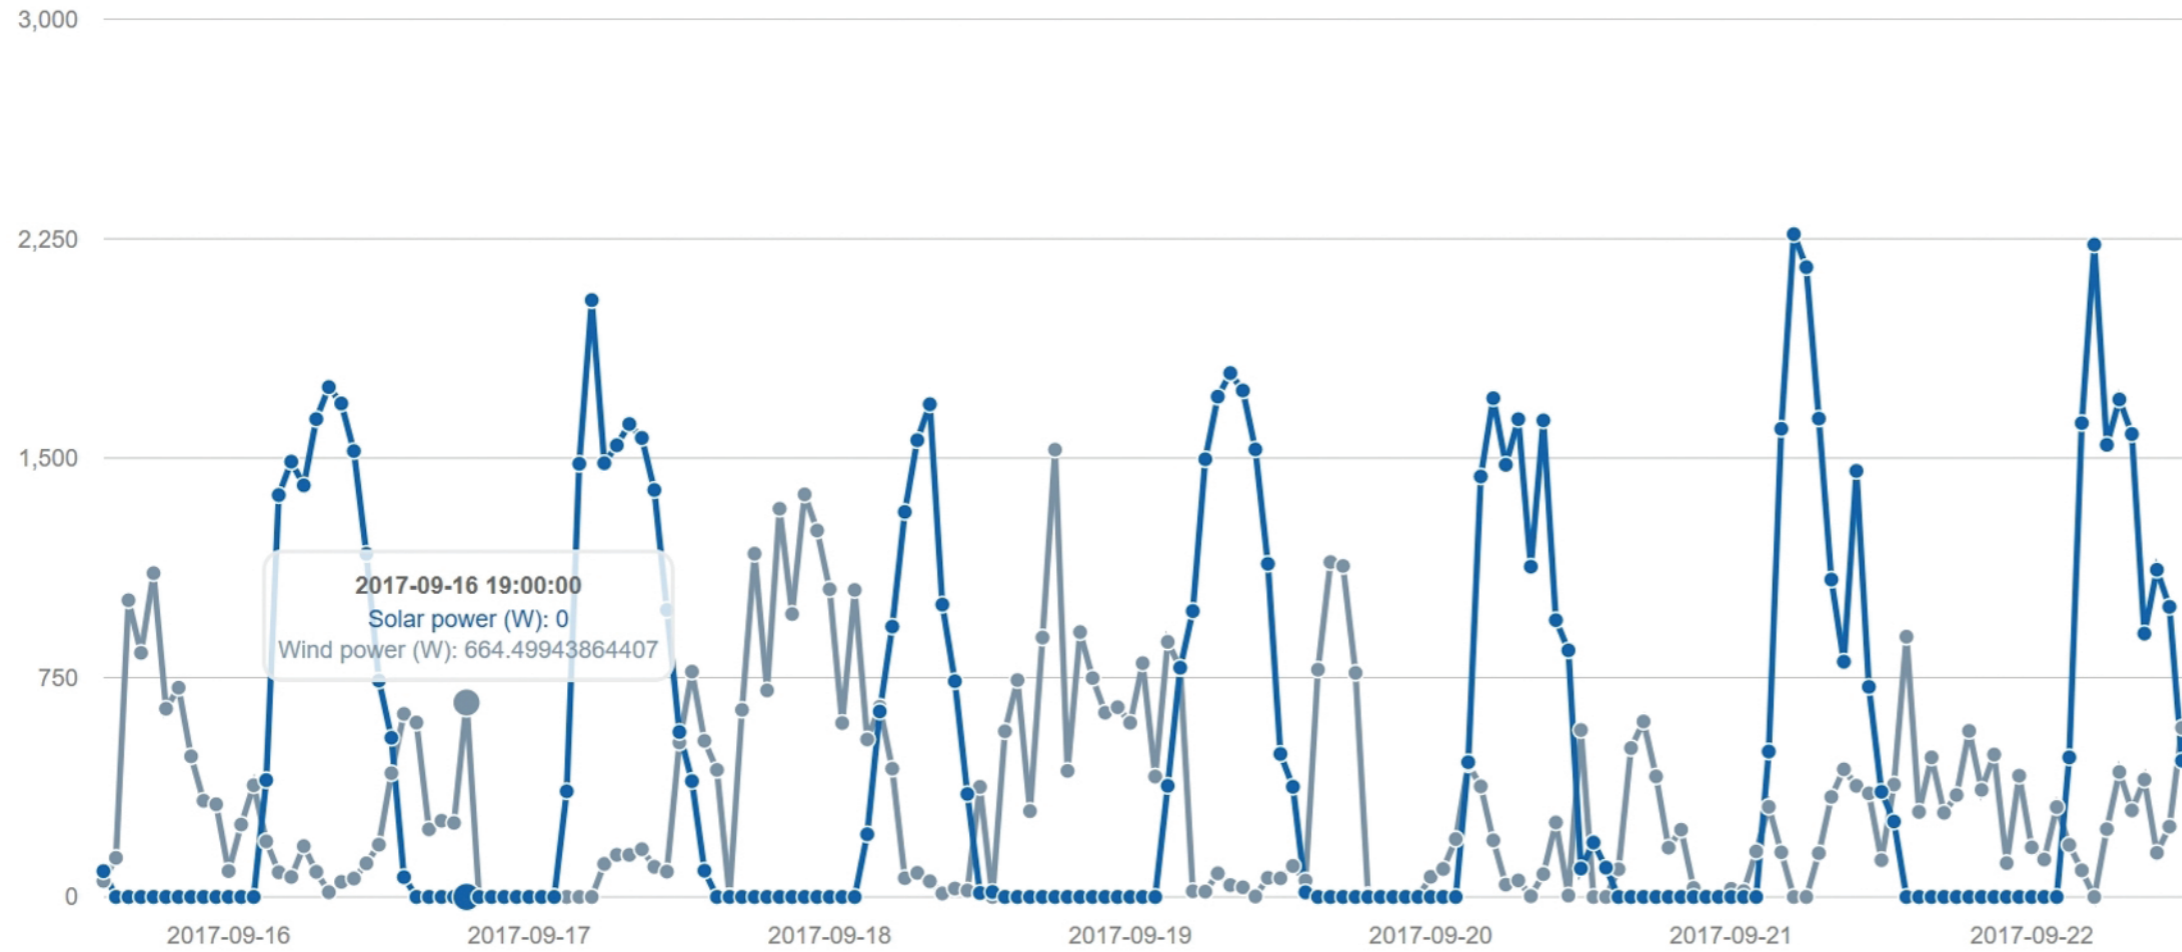

MONITORING SYSTEM

Yearly

Half-yearly

Bi-monthly

Monthly

Weekly

Daily

All graphs are in UTC time